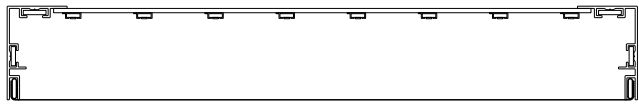

SUNDANCE

DESIGN MEMBRANE CEILING

ALUMINIUM ALLOY CONCEALED FRAME LIGHT BOX

Box Depth Available:
100mm
80mm
60mm
50mm

Round Column Light Box