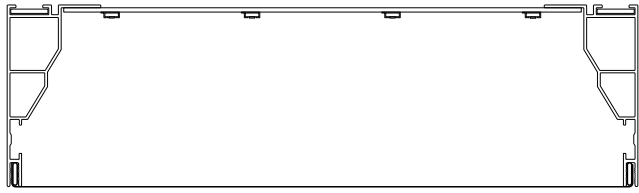

SUNDANCE

DESIGN MEMBRANE CEILING

ALUMINIUM ALLOY CONCEALED FRAME LIGHT BOX

Box Depth Available:
100mm
80mm
60mm
50mm

Round Column Light Box